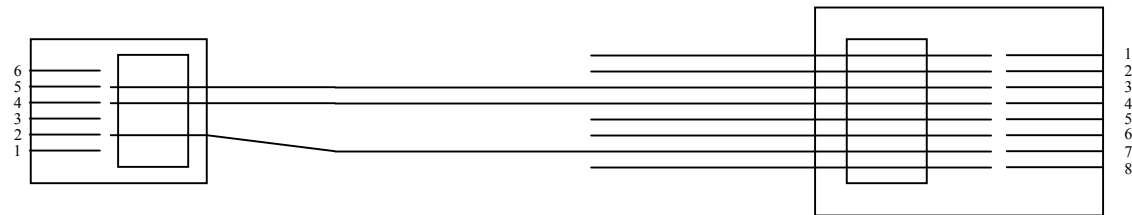

Ithaca Cash Slip Printer to Star Cash drawer Converter

RJ-11 tab down

RJ-45 tab down

RJ-45	RJ-11
-------	-------

3	2
---	---

4	3
---	---

7	5
---	---