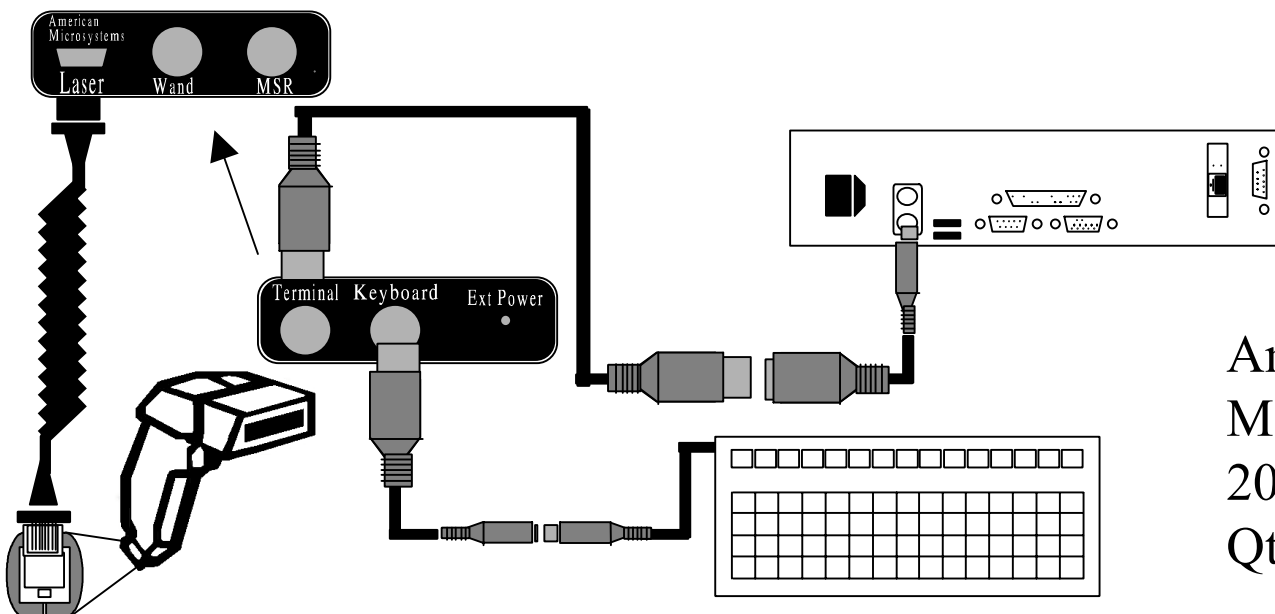

Keyboard Scanners

PSC Quick
Scan 6000+
with kbw
Qty___

Symbol
LS9100
Qty___

American
Microsystems
2000 Wedge
Qty___

Thin Client Stations

Oki 320 Turbo Printers

Oki 320 Turbo Printers

Slaved Off TCS
Parallel Port
(Ethernet TCS
Only)

OKI 320
Turbo
Printer
Qty___
DB25
male to
centronics
male cable
Qty___

Slaved Off TCS
Parallel Port
(Ethernet TCS
Only)

OKI 320
Turbo
Printer
Qty___
DB9 female
to db25
male cable
Qty___

TCS Workstations

Ethernet

Serial

Oki 320 Turbo Printers

Serial

Ethernet

Slaved Off TCS Parallel Port (Ethernet TCS Only)

Oki 320 Turbo Printers

Slaved Off TCS
Parallel Port
(Ethernet TCS
Only)

Slaved Off TCS
Parallel Port
(Ethernet TCS
Only)