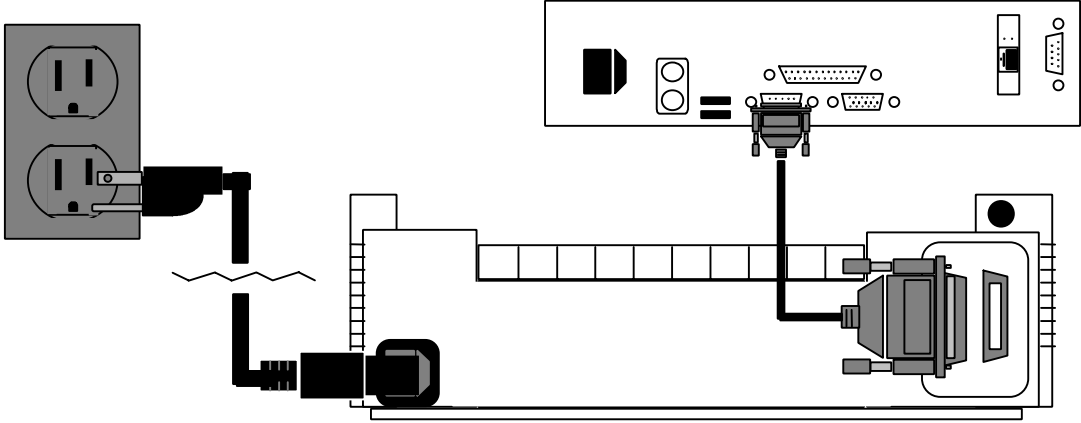

Keyboard Scanners

PSC Quick
Scan 6000+
with kbw
Qty___

Symbol
LS9100
Qty___

American
Microsystems
2000 Wedge
Qty___

Thin Client Stations

Oki 320 Turbo Printers

Oki 320 Turbo Printers

Slaved Off TCS
Parallel Port
(Ethernet TCS
Only)

OKI 320
Turbo
Printer
Qty___
DB25
male to
centronics
male cable
Qty___

Slaved Off TCS
Parallel Port
(Ethernet TCS
Only)

OKI 320
Turbo
Printer
Qty___
DB9 female
to db25
male cable
Qty___

TCS Workstations

Ethernet

Serial

Oki 320 Turbo Printers

Serial

Ethernet

Slaved Off TCS Parallel Port (Ethernet TCS Only)

Oki 320 Turbo Printers

Slaved Off TCS
Parallel Port
(Ethernet TCS
Only)

Slaved Off TCS
Parallel Port
(Ethernet TCS
Only)