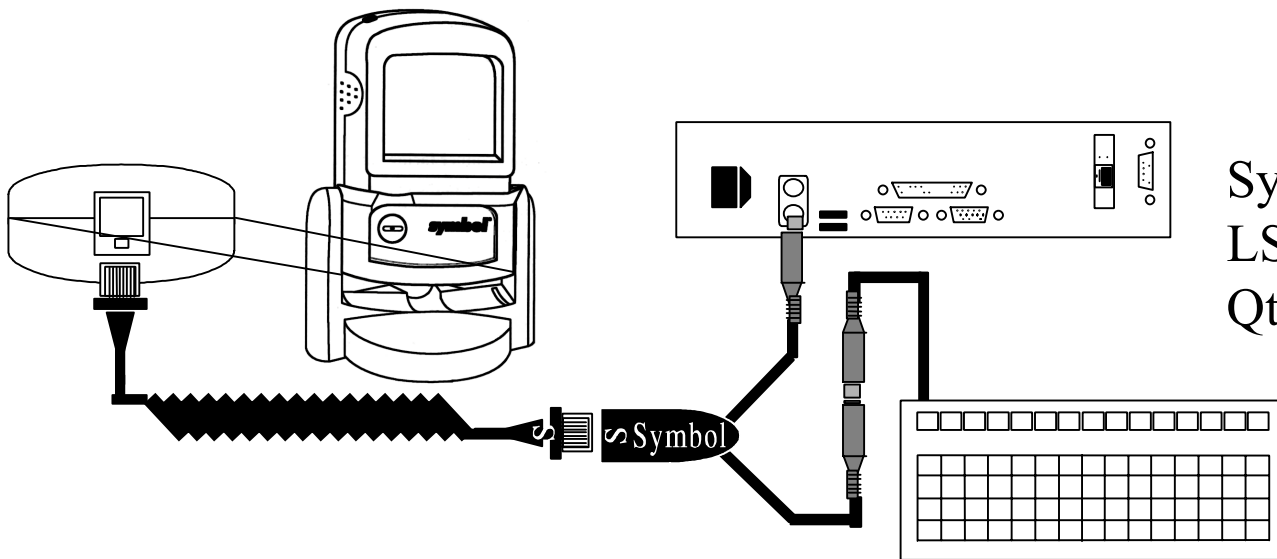

Keyboard Scanners

PSC Quick
Scan 6000+
with kbw
Qty___

Symbol
LS9100
Qty___

American
Microsystems
2000 Wedge
Qty___

Thin Client Stations

Oki 320 Turbo Printers

Oki 320 Turbo Printers

Slaved Off TCS
Parallel Port
(Ethernet TCS
Only)

OKI 320
Turbo
Printer
Qty___
DB25
male to
centronics
male cable
Qty___

Slaved Off TCS
Parallel Port
(Ethernet TCS
Only)

OKI 320
Turbo
Printer
Qty___
DB9 female
to db25
male cable
Qty___

TCS Workstations

Ethernet

Serial

Oki 320 Turbo Printers

Serial

Ethernet

Slaved Off TCS Parallel Port (Ethernet TCS Only)

Oki 320 Turbo Printers

Slaved Off TCS
Parallel Port
(Ethernet TCS
Only)

Slaved Off TCS
Parallel Port
(Ethernet TCS
Only)