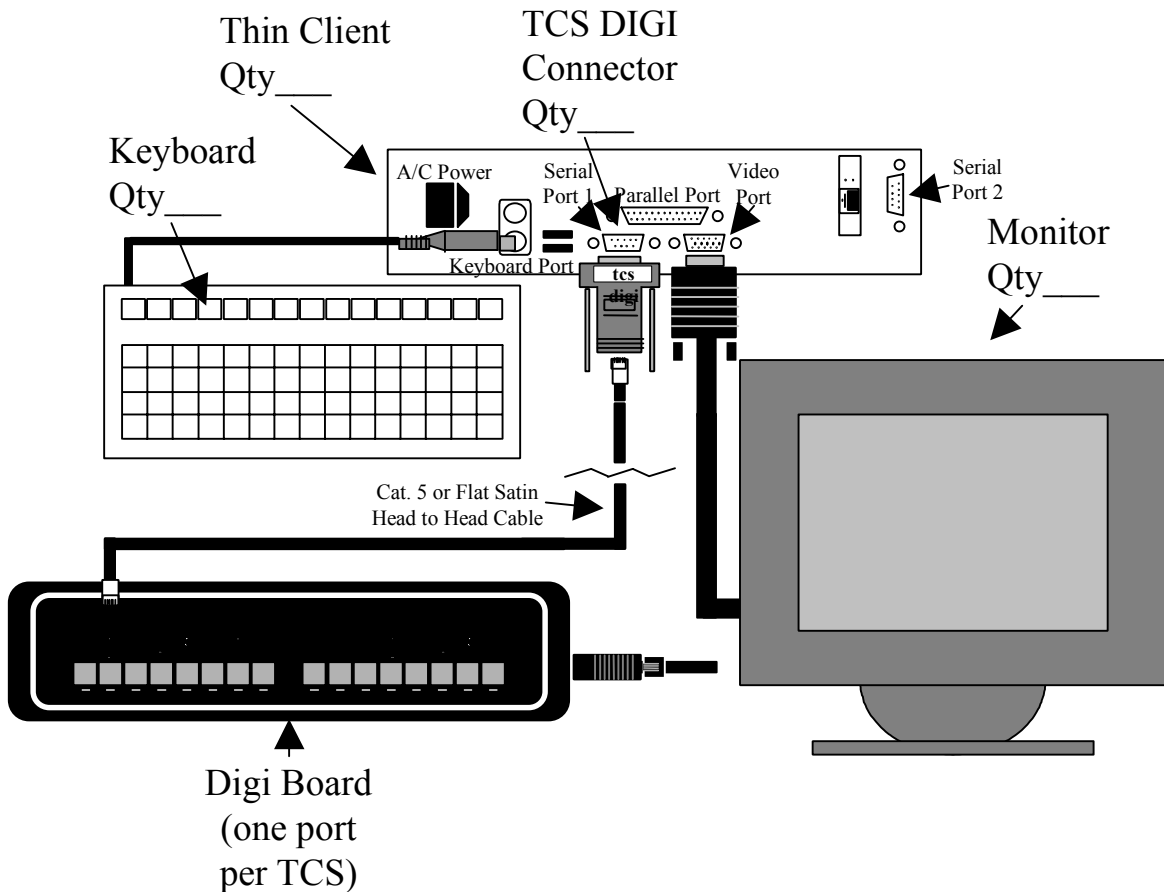

Keyboard Scanners

PSC Quick
Scan 6000+
with kbw
Qty___

Symbol
LS9100
Qty___

American
Microsystems
2000 Wedge
Qty___

Thin Client Stations

Oki 320 Turbo Printers

Oki 320 Turbo Printers

Slaved Off TCS
Parallel Port
(Ethernet TCS
Only)

OKI 320
Turbo
Printer
Qty___
DB25
male to
centronics
male cable
Qty___

Slaved Off TCS
Parallel Port
(Ethernet TCS
Only)

OKI 320
Turbo
Printer
Qty___
DB9 female
to db25
male cable
Qty___

TCS Workstations

Ethernet

Serial

Oki 320 Turbo Printers

Serial

Ethernet

Slaved Off TCS Parallel Port (Ethernet TCS Only)

Oki 320 Turbo Printers

Slaved Off TCS
Parallel Port
(Ethernet TCS
Only)

Slaved Off TCS
Parallel Port
(Ethernet TCS
Only)