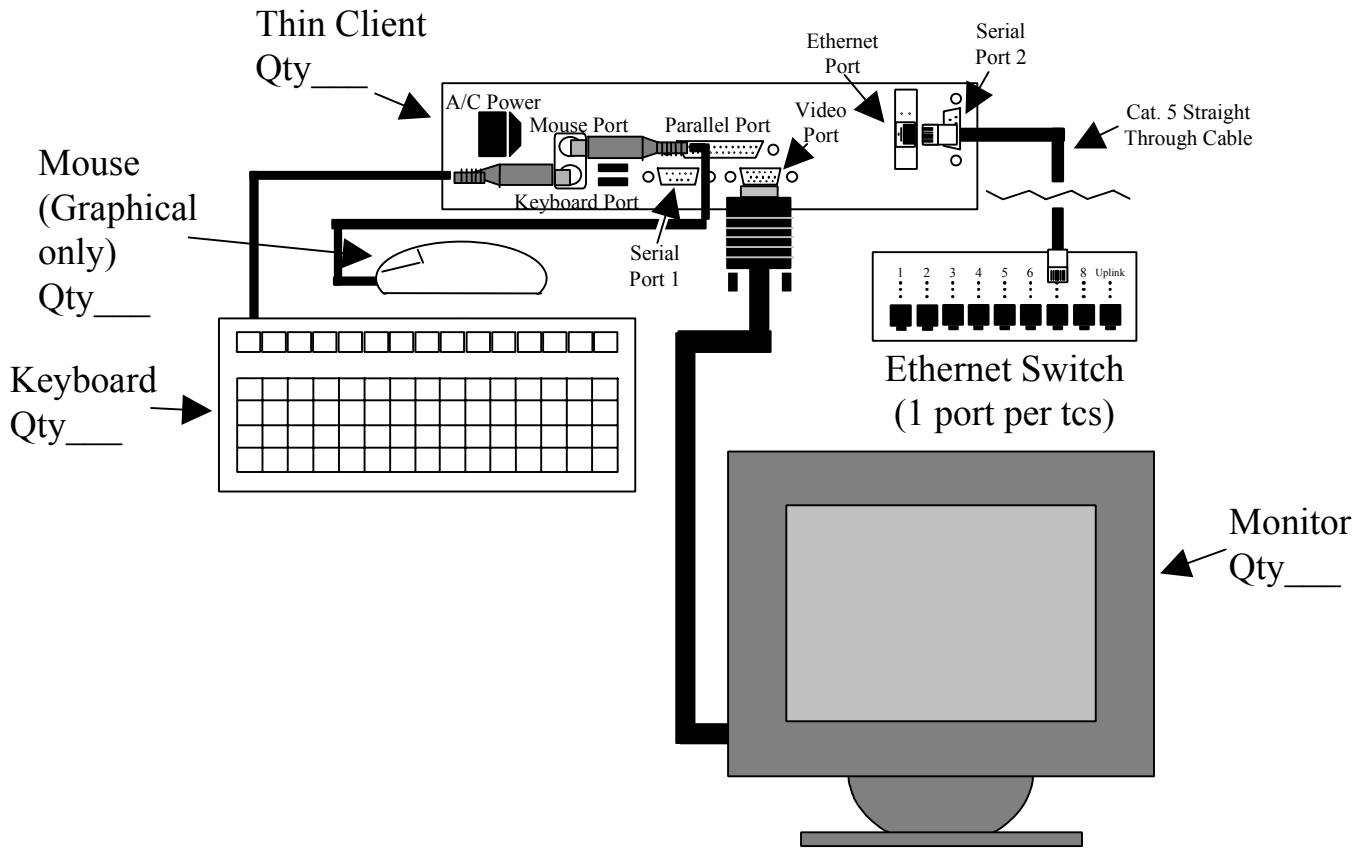

Keyboard Scanners

PSC Quick
Scan 6000+
with kbw
Qty___

Symbol
LS9100
Qty___

American
Microsystems
2000 Wedge
Qty___

Thin Client Stations

Oki 320 Turbo Printers

Oki 320 Turbo Printers

Slaved Off TCS
Parallel Port
(Ethernet TCS
Only)

OKI 320
Turbo
Printer
Qty___
DB25
male to
centronics
male cable
Qty___

Slaved Off TCS
Parallel Port
(Ethernet TCS
Only)

OKI 320
Turbo
Printer
Qty___
DB9 female
to db25
male cable
Qty___

TCS Workstations

Ethernet

Serial

Oki 320 Turbo Printers

Serial

Ethernet

Slaved Off TCS Parallel Port (Ethernet TCS Only)

Oki 320 Turbo Printers

Slaved Off TCS
Parallel Port
(Ethernet TCS
Only)

Slaved Off TCS
Parallel Port
(Ethernet TCS
Only)