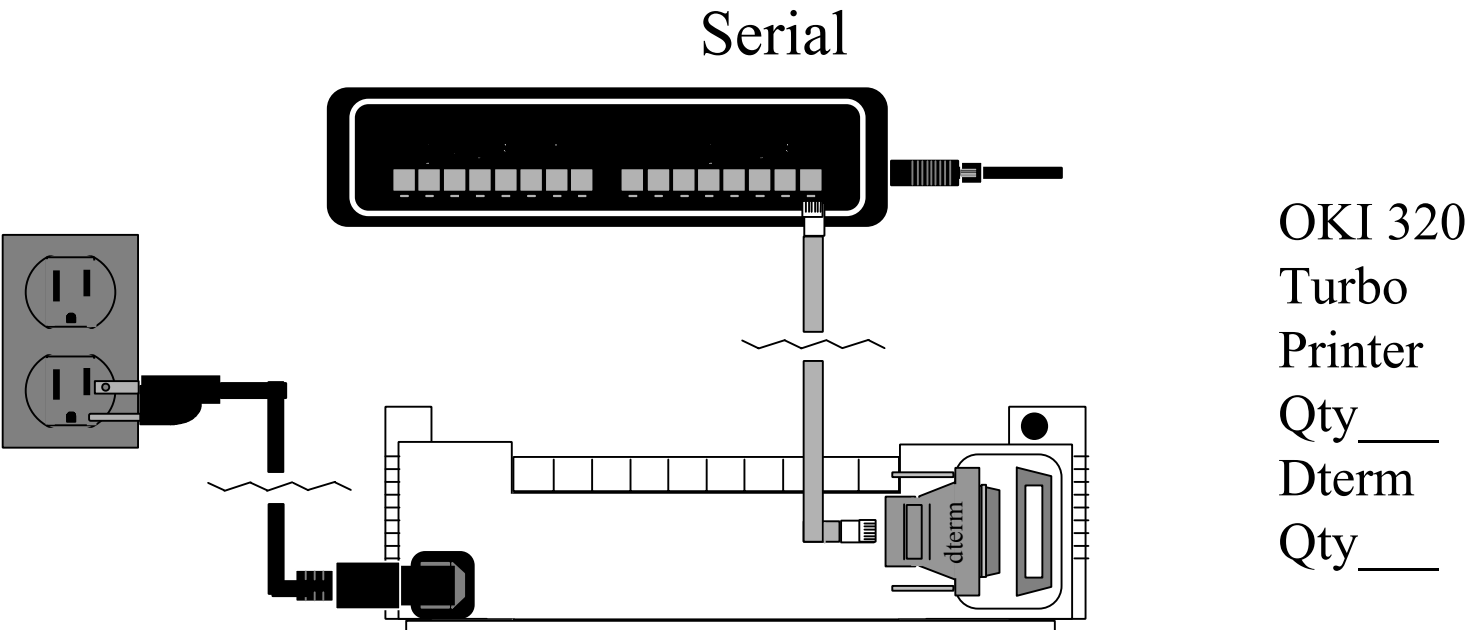

Keyboard Scanners

PSC Quick
Scan 6000+
with kbw
Qty___

Symbol
LS9100
Qty___

American
Microsystems
2000 Wedge
Qty___

Thin Client Stations

Oki 320 Turbo Printers

Oki 320 Turbo Printers

Slaved Off TCS
Parallel Port
(Ethernet TCS
Only)

OKI 320
Turbo
Printer
Qty___
DB25
male to
centronics
male cable
Qty___

Slaved Off TCS
Parallel Port
(Ethernet TCS
Only)

OKI 320
Turbo
Printer
Qty___
DB9 female
to db25
male cable
Qty___

TCS Workstations

Ethernet

Serial

Oki 320 Turbo Printers

Serial

Ethernet

Slaved Off TCS Parallel Port (Ethernet TCS Only)

Oki 320 Turbo Printers

Slaved Off TCS
Parallel Port
(Ethernet TCS
Only)

Slaved Off TCS
Parallel Port
(Ethernet TCS
Only)