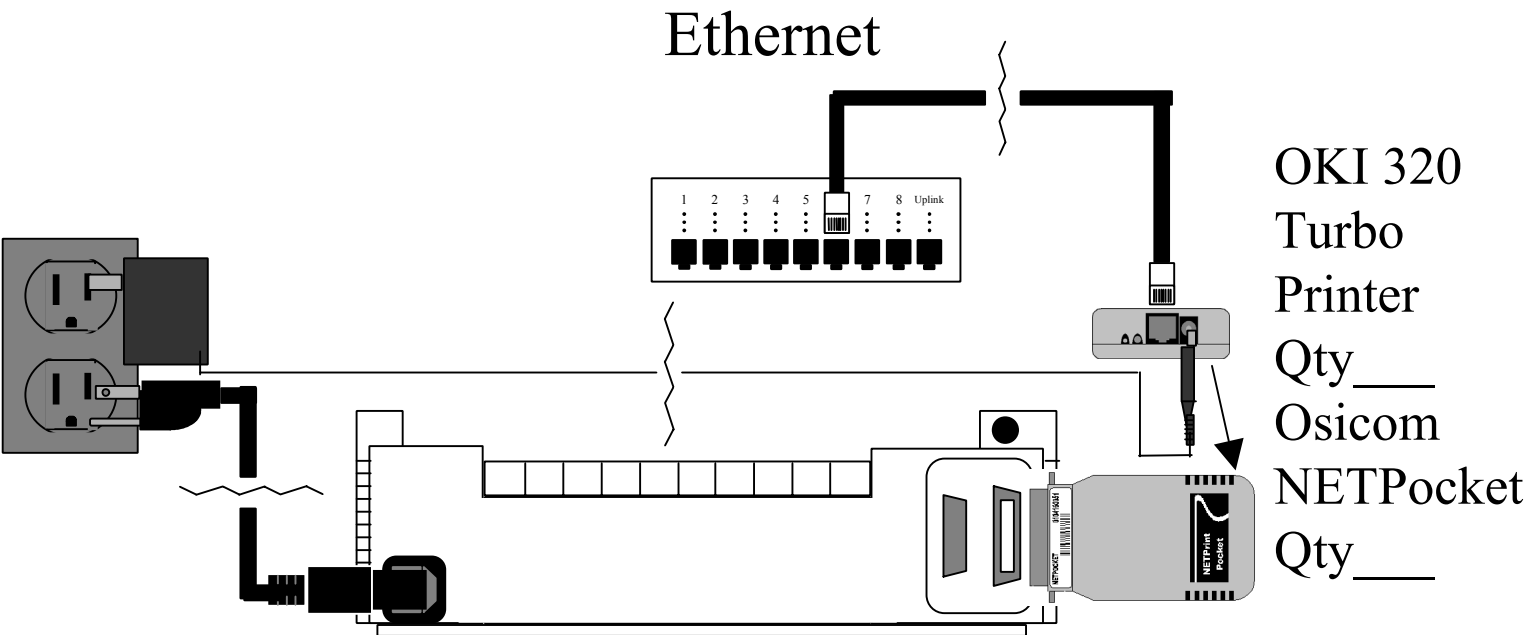

Keyboard Scanners

PSC Quick
Scan 6000+
with kbw
Qty___

Symbol
LS9100
Qty___

American
Microsystems
2000 Wedge
Qty___

Thin Client Stations

Oki 320 Turbo Printers

Oki 320 Turbo Printers

Slaved Off TCS
Parallel Port
(Ethernet TCS
Only)

OKI 320
Turbo
Printer
Qty___
DB25
male to
centronics
male cable
Qty___

Slaved Off TCS
Parallel Port
(Ethernet TCS
Only)

OKI 320
Turbo
Printer
Qty___
DB9 female
to db25
male cable
Qty___

TCS Workstations

Ethernet

Serial

Oki 320 Turbo Printers

Serial

Ethernet

Slaved Off TCS Parallel Port (Ethernet TCS Only)

Oki 320 Turbo Printers

Slaved Off TCS
Parallel Port
(Ethernet TCS
Only)

Slaved Off TCS
Parallel Port
(Ethernet TCS
Only)