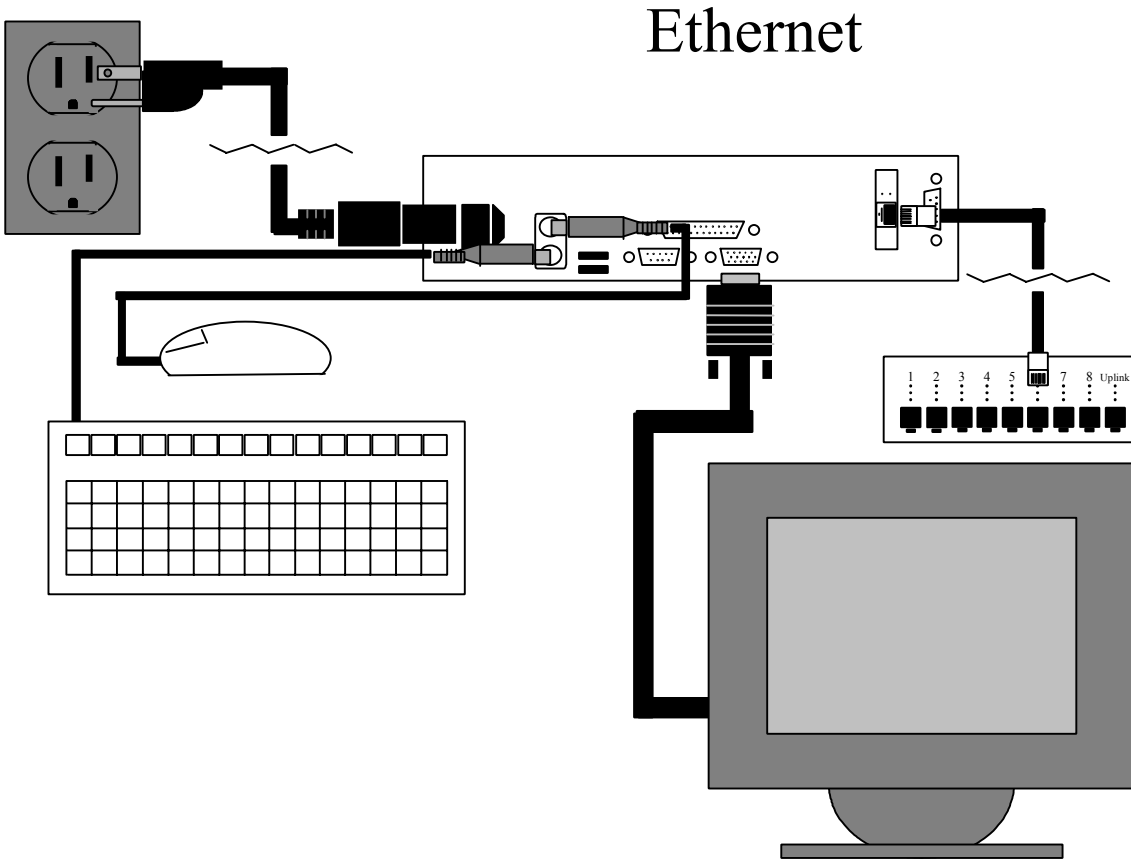

Keyboard Scanners

PSC Quick
Scan 6000+
with kbw
Qty___

Symbol
LS9100
Qty___

American
Microsystems
2000 Wedge
Qty___

Thin Client Stations

Oki 320 Turbo Printers

Oki 320 Turbo Printers

Slaved Off TCS
Parallel Port
(Ethernet TCS
Only)

OKI 320
Turbo
Printer
Qty___
DB25
male to
centronics
male cable
Qty___

Slaved Off TCS
Parallel Port
(Ethernet TCS
Only)

OKI 320
Turbo
Printer
Qty___
DB9 female
to db25
male cable
Qty___

TCS Workstations

Ethernet

Serial

Oki 320 Turbo Printers

Serial

Ethernet

Slaved Off TCS Parallel Port (Ethernet TCS Only)

Oki 320 Turbo Printers

Slaved Off TCS
Parallel Port
(Ethernet TCS
Only)

Slaved Off TCS
Parallel Port
(Ethernet TCS
Only)