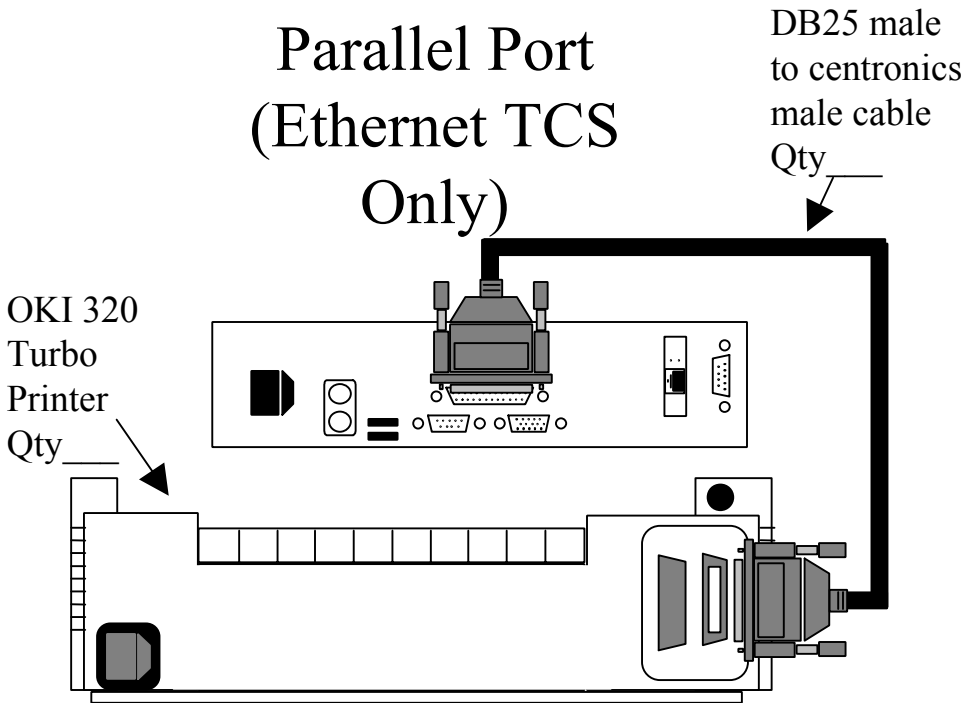

OKI 320
Turbo
Printer
Qty___
DB25
male to
centronics
male cable
Qty___

Slaved Off TCS
Parallel Port
(Ethernet TCS
Only)

OKI 320
Turbo
Printer
Qty___
DB9 female
to db25
male cable
Qty___

TCS Workstations

Ethernet

Serial

Oki 320 Turbo Printers

Serial

Ethernet

Slaved Off TCS Parallel Port (Ethernet TCS Only)

Oki 320 Turbo Printers

Slaved Off TCS
Parallel Port
(Ethernet TCS
Only)

Slaved Off TCS
Parallel Port
(Ethernet TCS
Only)