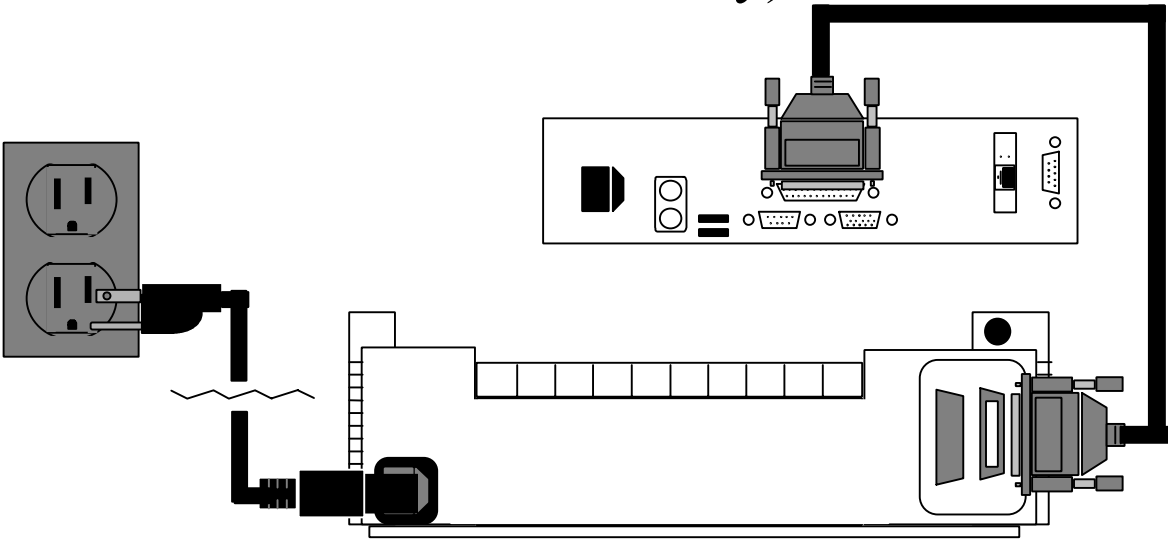

Keyboard Scanners

PSC Quick
Scan 6000+
with kbw
Qty___

Symbol
LS9100
Qty___

American
Microsystems
2000 Wedge
Qty___

Thin Client Stations

Oki 320 Turbo Printers

Oki 320 Turbo Printers

Slaved Off TCS
Parallel Port
(Ethernet TCS
Only)

OKI 320
Turbo
Printer
Qty___
DB25
male to
centronics
male cable
Qty___

Slaved Off TCS
Parallel Port
(Ethernet TCS
Only)

OKI 320
Turbo
Printer
Qty___
DB9 female
to db25
male cable
Qty___

TCS Workstations

Ethernet

Serial

Oki 320 Turbo Printers

Serial

Ethernet

Slaved Off TCS Parallel Port (Ethernet TCS Only)

Oki 320 Turbo Printers

Slaved Off TCS
Parallel Port
(Ethernet TCS
Only)

Slaved Off TCS
Parallel Port
(Ethernet TCS
Only)