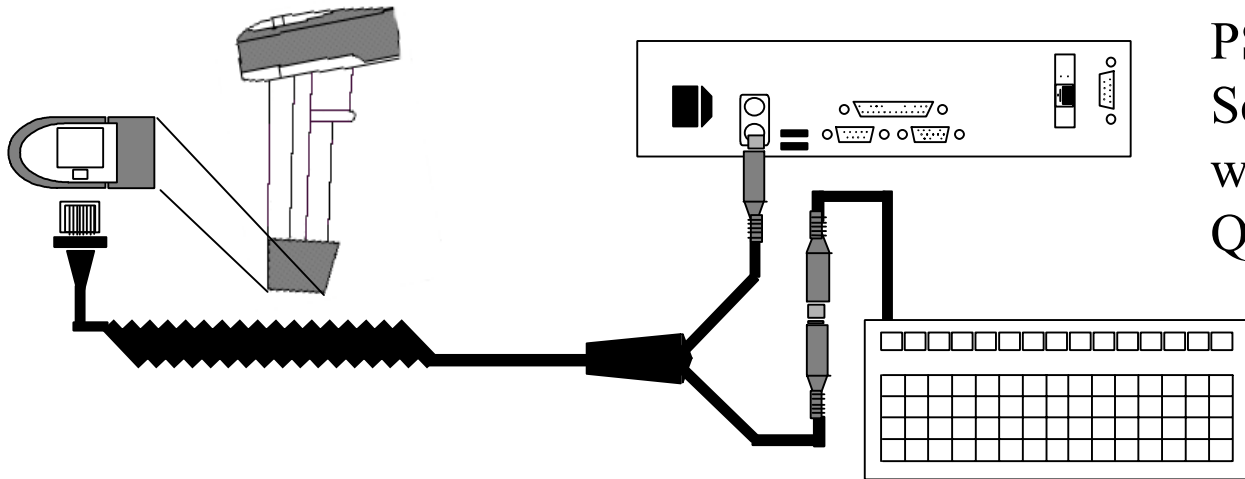

Keyboard Scanners

PSC Quick
Scan 6000+
with kbw
Qty___

Symbol
LS9100
Qty___

American
Microsystems
2000 Wedge
Qty___

Thin Client Stations

Oki 320 Turbo Printers

Oki 320 Turbo Printers

Slaved Off TCS
Parallel Port
(Ethernet TCS
Only)

OKI 320
Turbo
Printer
Qty___
DB25
male to
centronics
male cable
Qty___

Slaved Off TCS
Parallel Port
(Ethernet TCS
Only)

OKI 320
Turbo
Printer
Qty___
DB9 female
to db25
male cable
Qty___

TCS Workstations

Ethernet

Serial

Oki 320 Turbo Printers

Serial

Ethernet

Slaved Off TCS Parallel Port (Ethernet TCS Only)

Oki 320 Turbo Printers

Slaved Off TCS
Parallel Port
(Ethernet TCS
Only)

Slaved Off TCS
Parallel Port
(Ethernet TCS
Only)