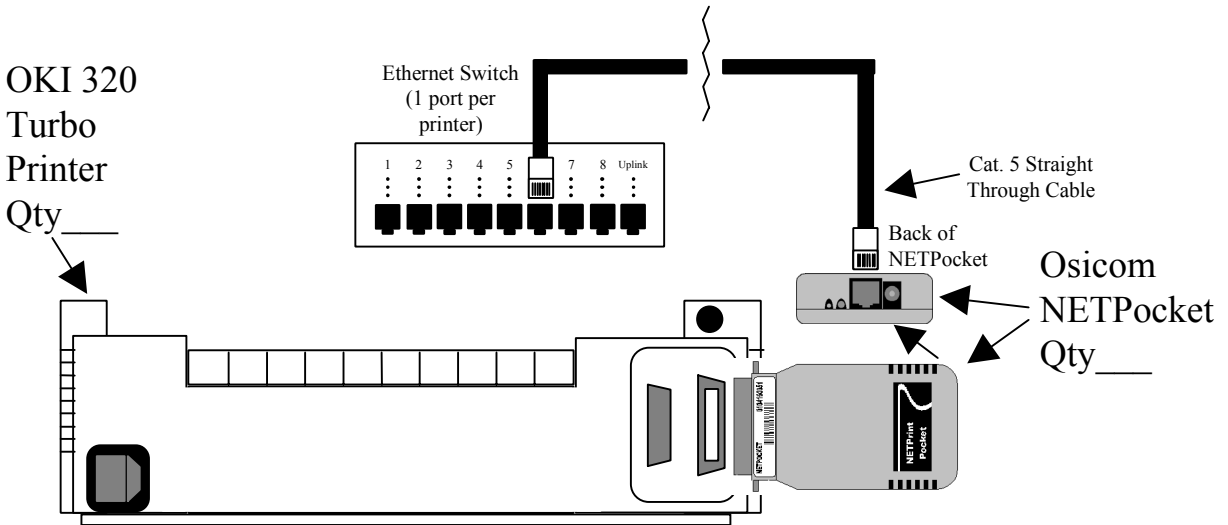

OKI 320
Turbo
Printer
Qty___
DB25
male to
centronics
male cable
Qty___

Slaved Off TCS
Parallel Port
(Ethernet TCS
Only)

OKI 320
Turbo
Printer
Qty___
DB9 female
to db25
male cable
Qty___

TCS Workstations

Ethernet

Serial

Oki 320 Turbo Printers

Serial

Ethernet

Slaved Off TCS Parallel Port (Ethernet TCS Only)

Oki 320 Turbo Printers

Slaved Off TCS
Parallel Port
(Ethernet TCS
Only)

Slaved Off TCS
Parallel Port
(Ethernet TCS
Only)