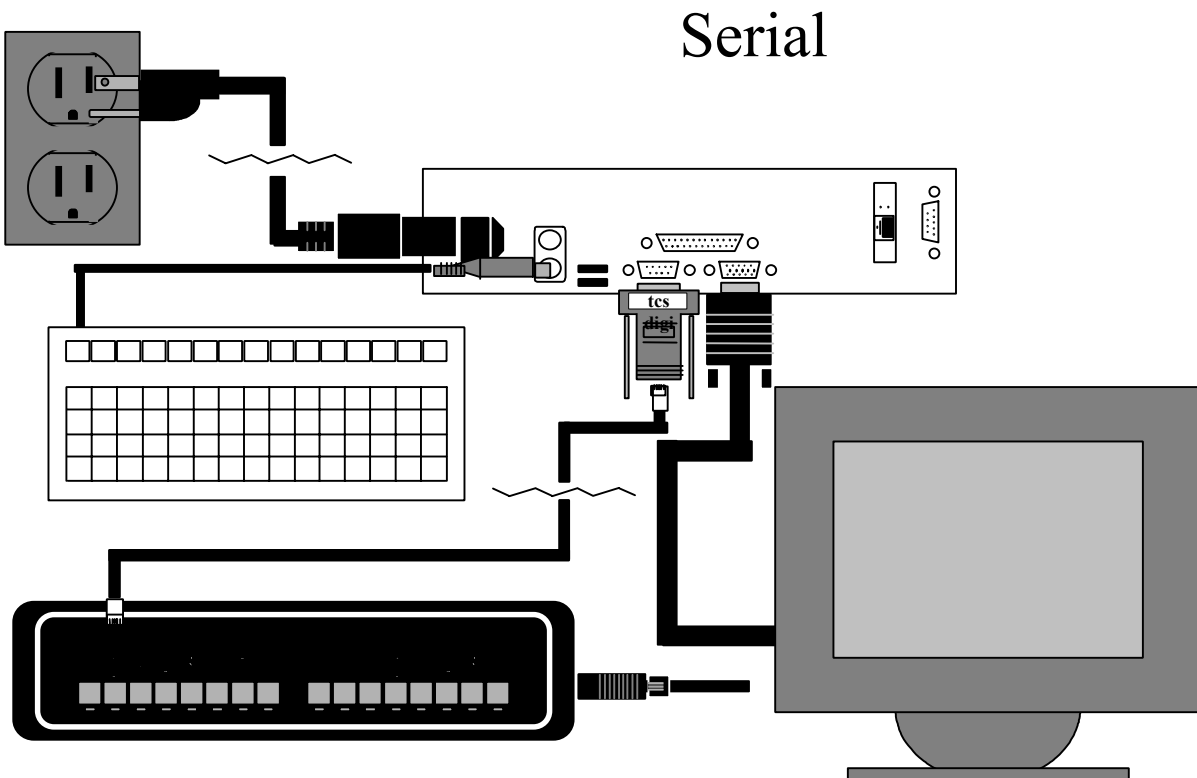

Keyboard Scanners

PSC Quick
Scan 6000+
with kbw
Qty___

Symbol
LS9100
Qty___

American
Microsystems
2000 Wedge
Qty___

Thin Client Stations

Oki 320 Turbo Printers

Oki 320 Turbo Printers

Slaved Off TCS
Parallel Port
(Ethernet TCS
Only)

OKI 320
Turbo
Printer
Qty___
DB25
male to
centronics
male cable
Qty___

Slaved Off TCS
Parallel Port
(Ethernet TCS
Only)

OKI 320
Turbo
Printer
Qty___
DB9 female
to db25
male cable
Qty___

TCS Workstations

Ethernet

Serial

Oki 320 Turbo Printers

Serial

Ethernet

Slaved Off TCS Parallel Port (Ethernet TCS Only)

Oki 320 Turbo Printers

Slaved Off TCS
Parallel Port
(Ethernet TCS
Only)

Slaved Off TCS
Parallel Port
(Ethernet TCS
Only)