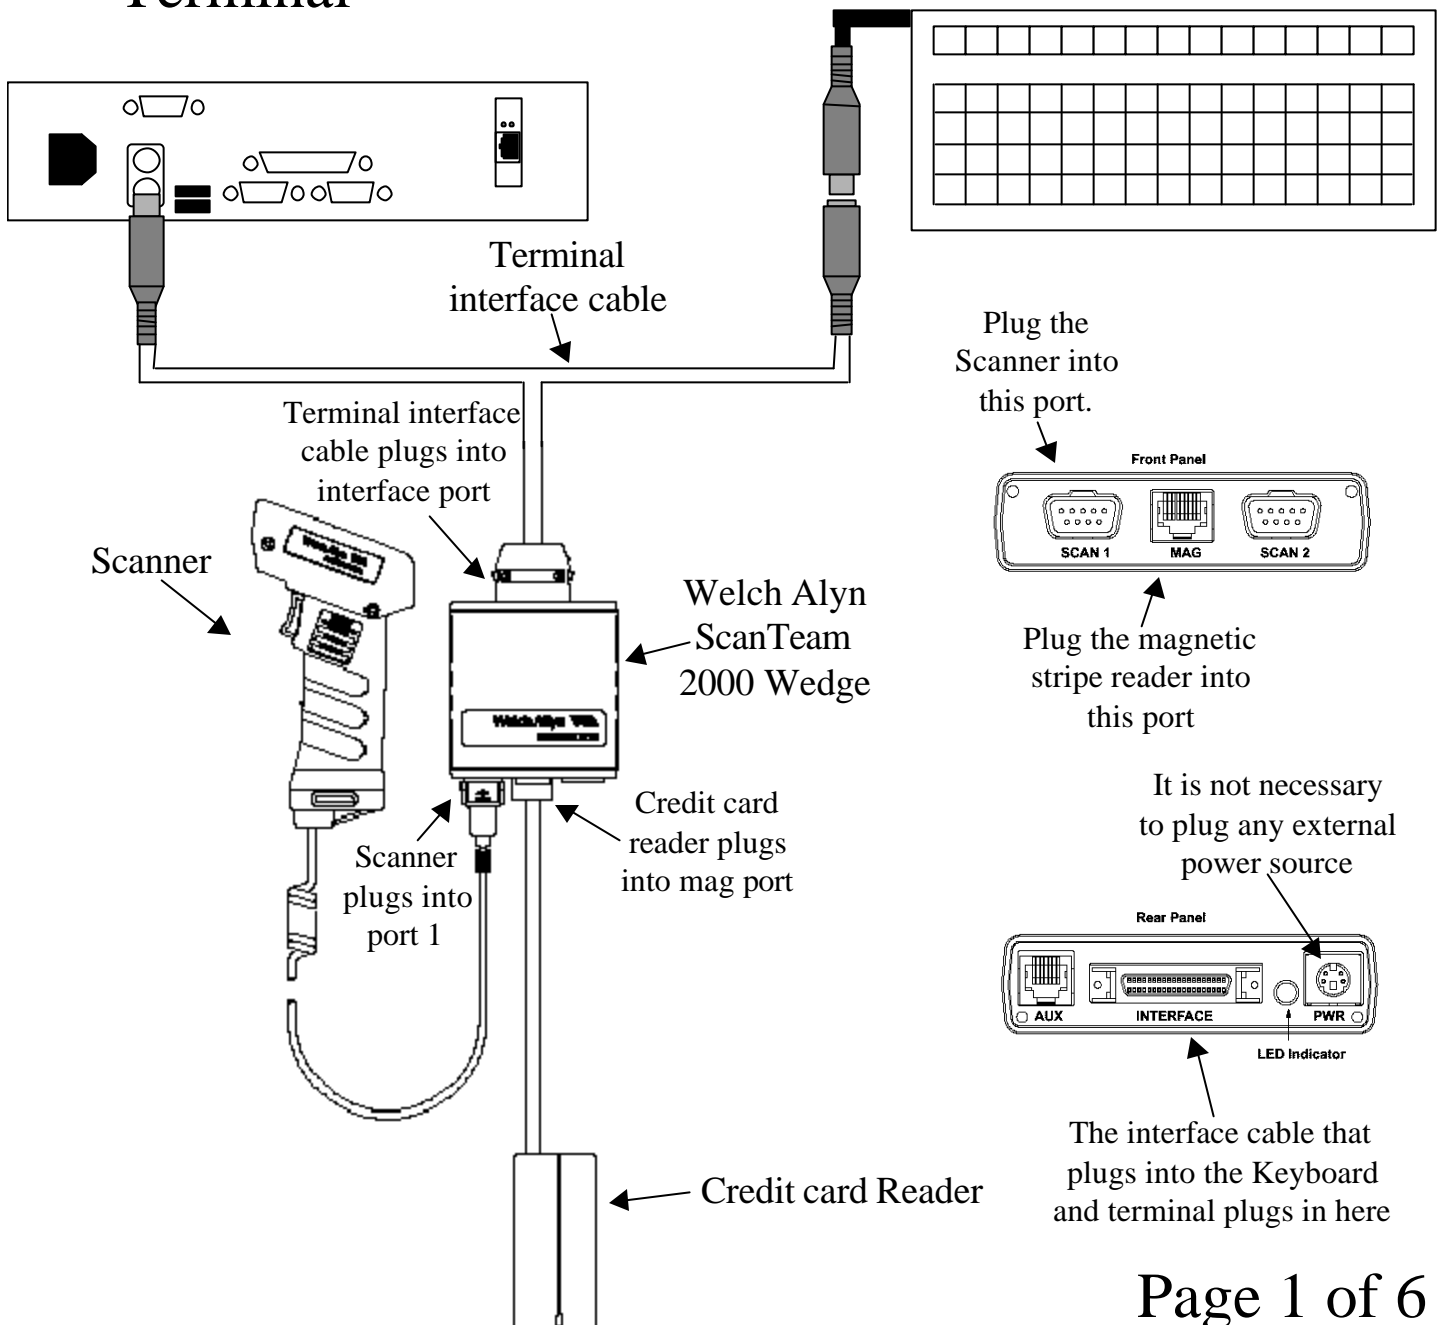

Welch Allyn Scanteam 2000 Wedge

This scanner is designed to connect to any ps/2 style keyboard and keyboard port. It can be connected to an AT style keyboard or keyboard port by means of an adapter. It can be used with the following terminals:

Serial Spot Line
Ethernet Spotline
Thin Client

Keyboard

Terminal

Welch Allyn Scanteam 2000 Wedge

Factory Default Settings

**IBM PC, AT and Compatibles
(2000/C & 2000/R)**

Welch Allyn Scanteam 2000 Wedge

ENTER