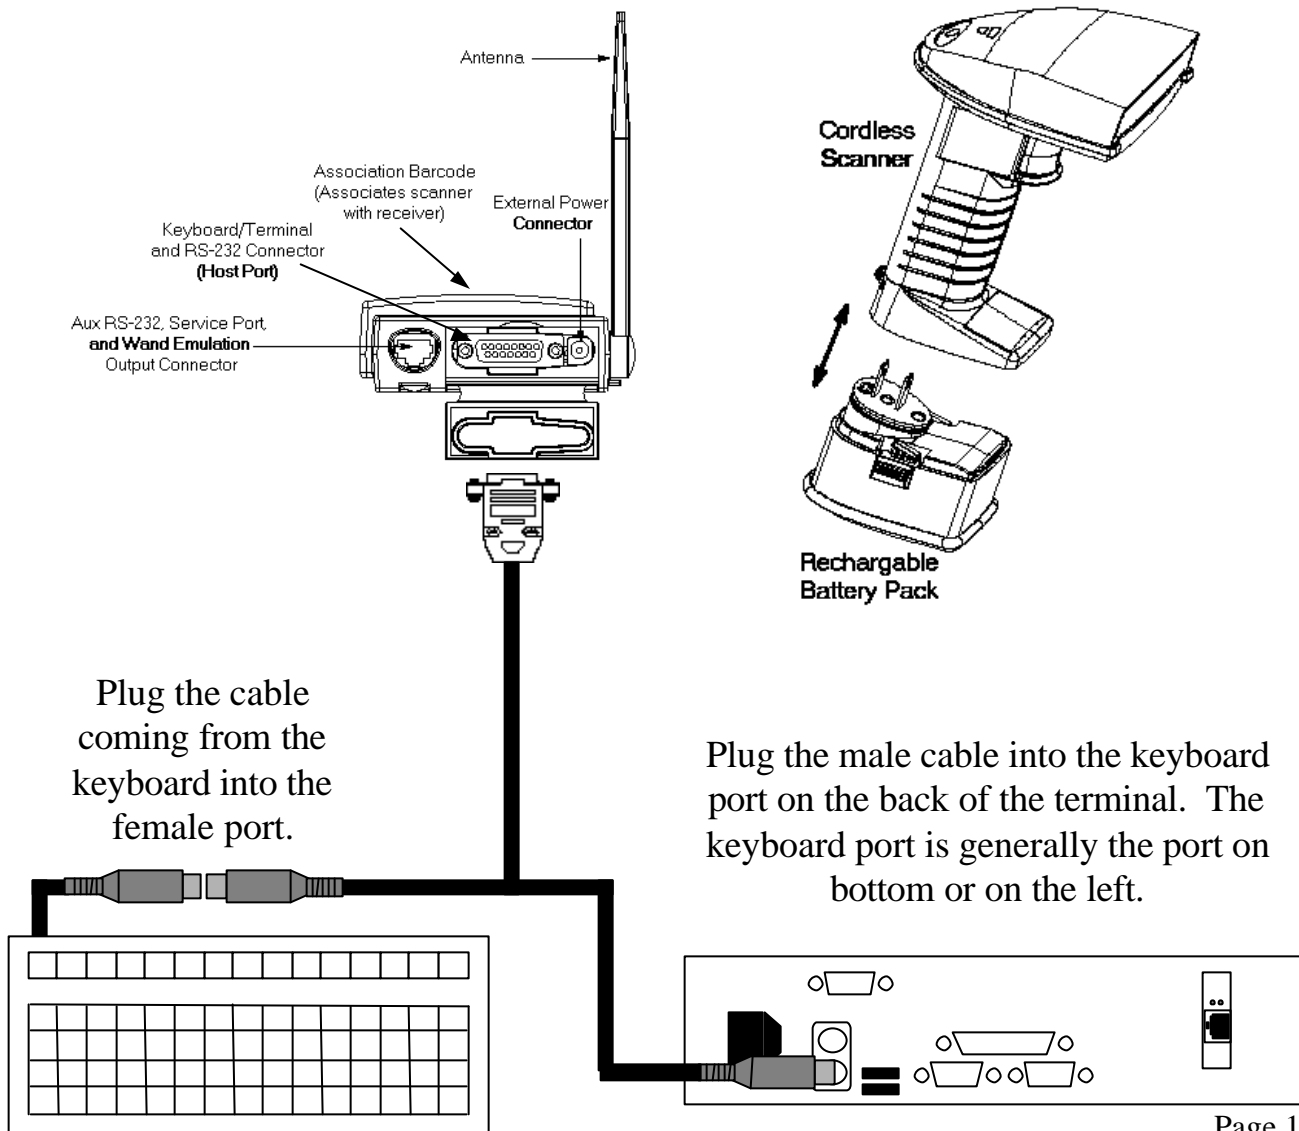

Welch Allyn Scan Team 5770 Wireless Page 1

The battery pack must be charged for 24 hours prior to its first use. This can be done by simply inserting the two prongs into any standard North American 120V AC outlet. After the battery has charged for 24 hours, attach it to the cordless scanner by pressing it firmly in the base of the scanner until the release buttons on each side of the battery pack click. Make sure to align the prongs on the pack with the receptacles with the receptacles in the base. The scanner should beep if the battery pack is inserted correctly. Each additional charge will take 4 hours. The LED on the battery pack will be red while the battery is charging and green once the battery pack has charged. The scanner will indicate that the battery is low by flashing the yellow light on top of the scanner.

This scanner is designed to connect to any ps/2 style keyboard and keyboard port. It can be connected to an AT style keyboard or keyboard port by means of an adapter. It can be used with the following terminals:

- Serial Spot Line
- Ethernet Spotline
- Thin Client