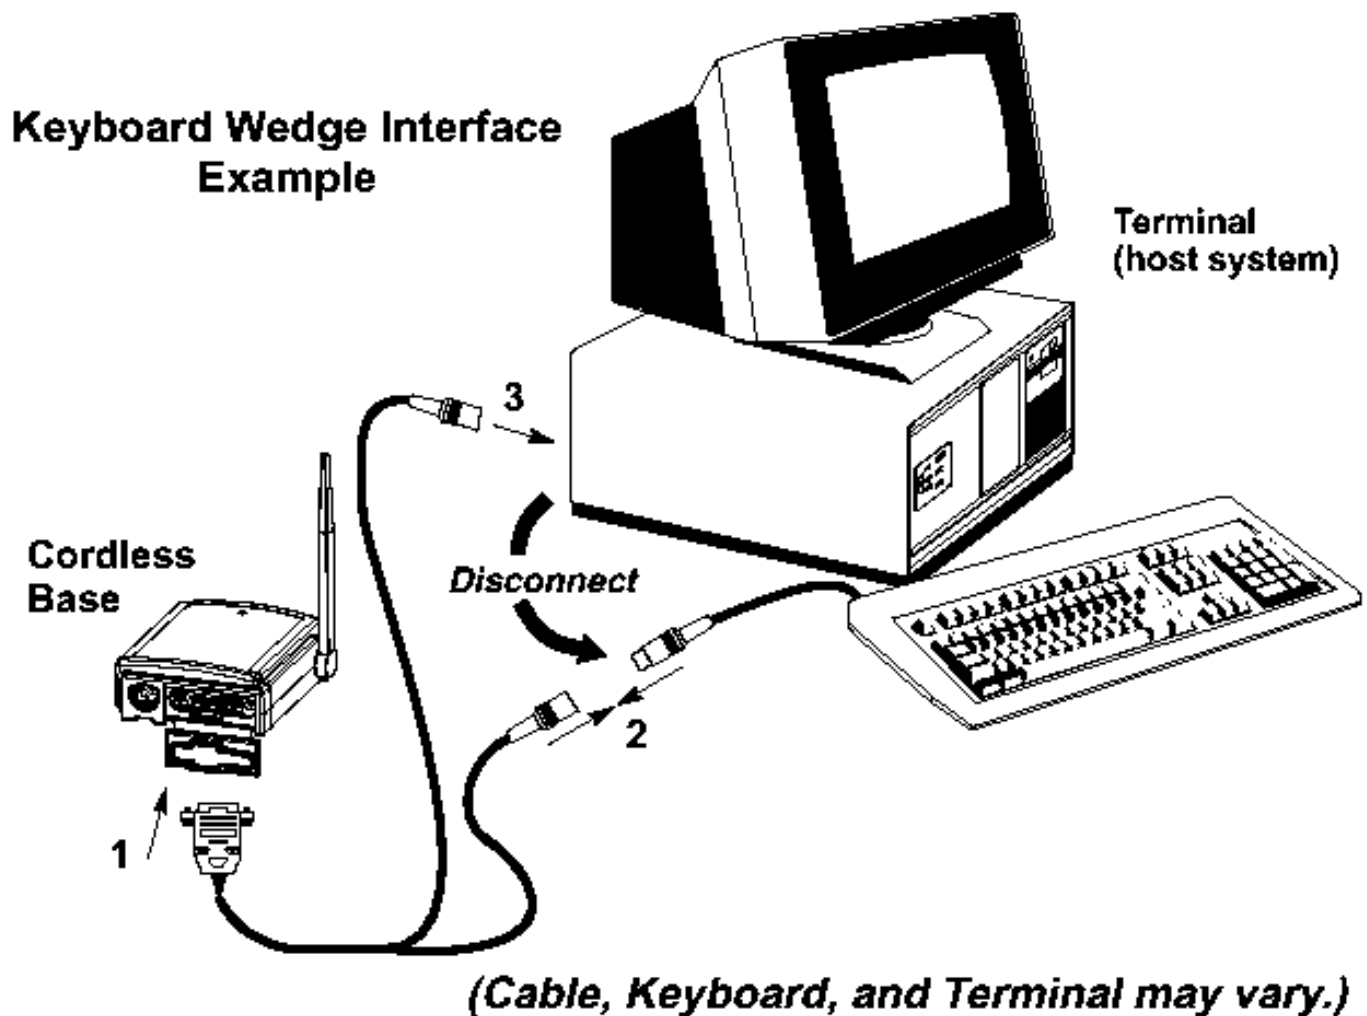

Welch Allyn Scan Team 5770 Wireless Page 1

This scanner is designed to connect to any ps/2 style keyboard and keyboard port. It can be connected to an AT style keyboard or keyboard port by means of an adapter. It can be used with the following terminals:

Serial Spot Line

Ethernet Spotline

Thin Client

Welch Allyn Scan Team 5770 Wireless Page 1

The battery pack must be charged for 24 hours prior to its first use. This can be done by simply inserting the two prongs into any standard North American 120V AC outlet. After the battery has charged for 24 hours, attach it to the cordless scanner by pressing it firmly in the base of the scanner until the release buttons on each side of the battery pack click. Make sure to align the prongs on the pack with the receptacles with the receptacles in the base. The scanner should beep if the battery pack is inserted correctly. Each additional charge will take 4 hours. The LED on the battery pack will be red while the battery is charging and green once the battery pack has charged. The scanner will indicate that the battery is low by flashing the yellow light on top of the scanner.

This scanner is designed to connect to any ps/2 style keyboard and keyboard port. It can be connected to an AT style keyboard or keyboard port by means of an adapter. It can be used with the following terminals:

- Serial Spot Line
- Ethernet Spotline
- Thin Client

Welch Allyn Scan Team 5770 Wireless Page 2

Before scanning this sheet,
scan the barcode on top of the
receiver unit

IBM PC AT and Compatibles Interface
(also PS/2 30-286, 50, 55SX, 60, 70, 70-061, 70-121, 80)