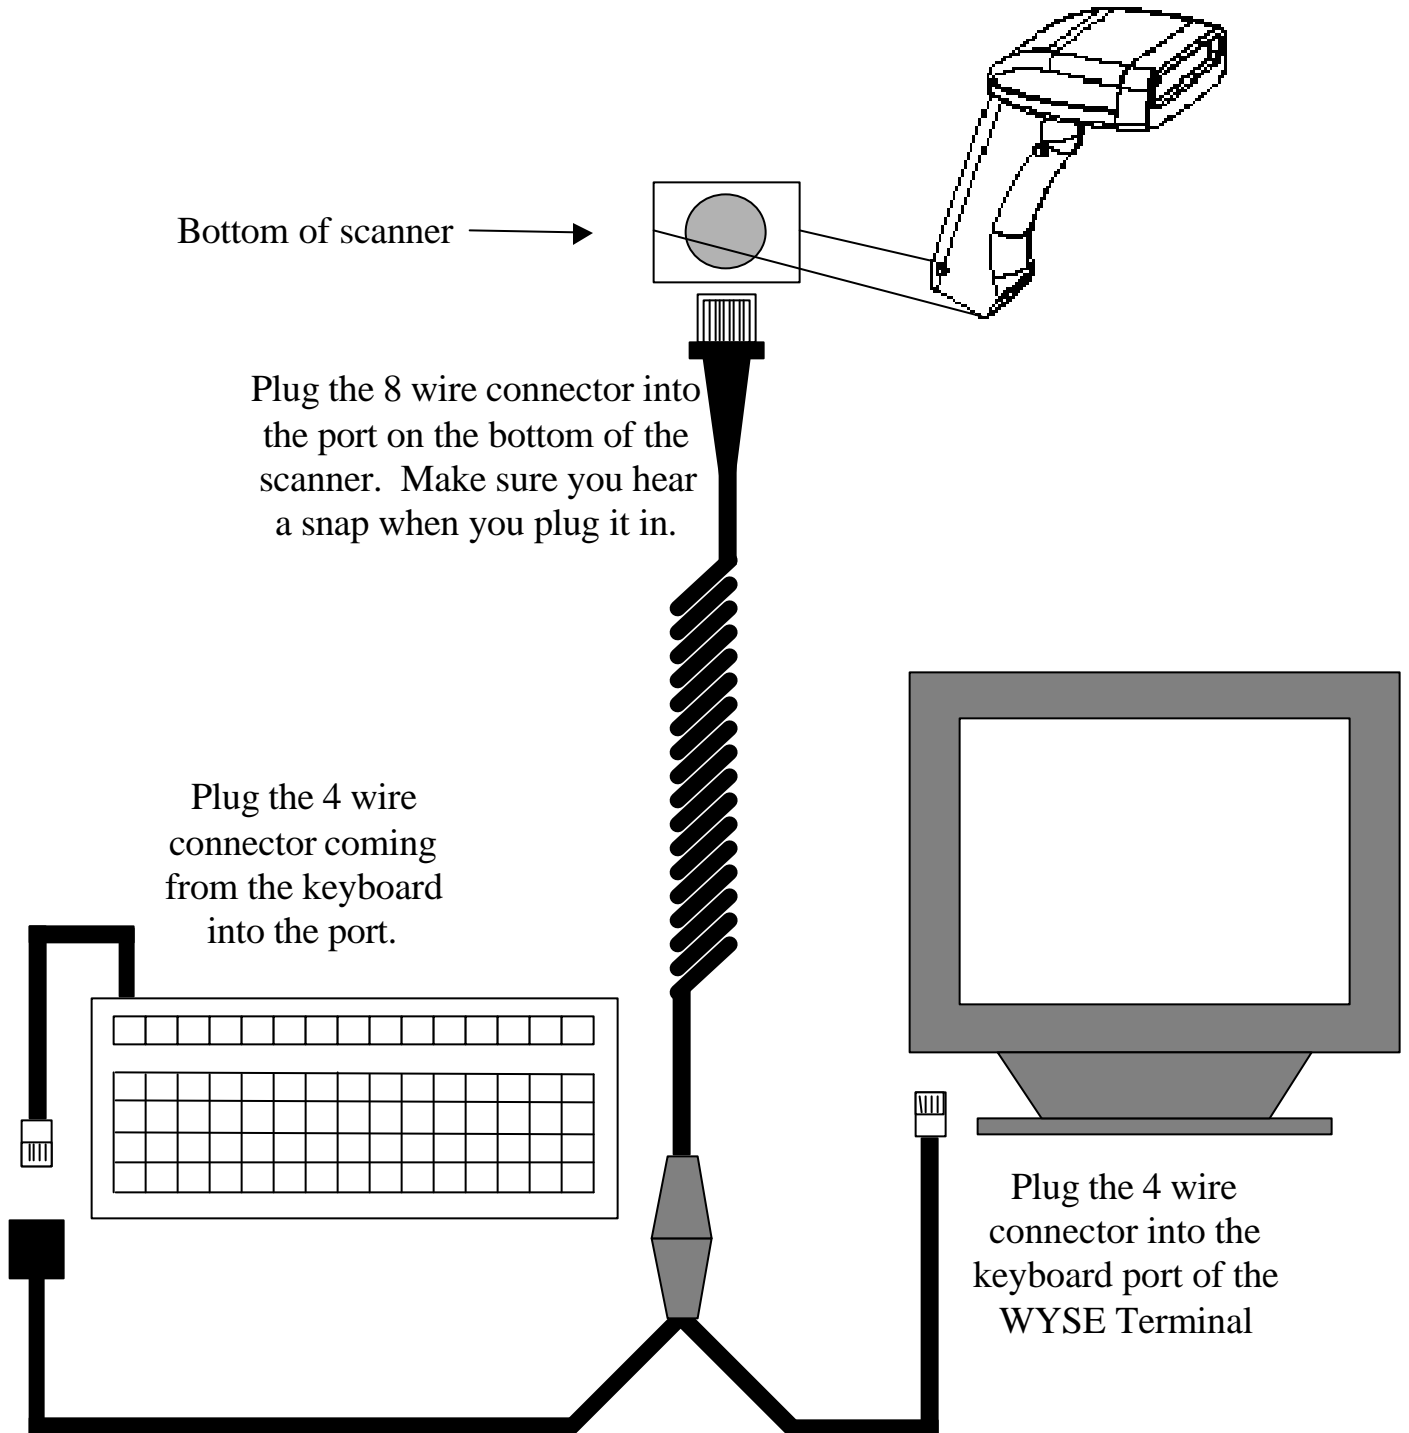

Welch Allyn Scan Team 5700 With Wyse Keyboard Wedge

Welch Allyn Scan Team 5700 With Wyse Keyboard Wedge

Factory Default Settings

Program Terminal Interface

1

8

Don't Transmit

Don't Transmit

Continued...

Welch Allyn Scan Team 5700 With Wyse Keyboard Wedge

Add Primary Suffix ‡

6

3

0

D

0